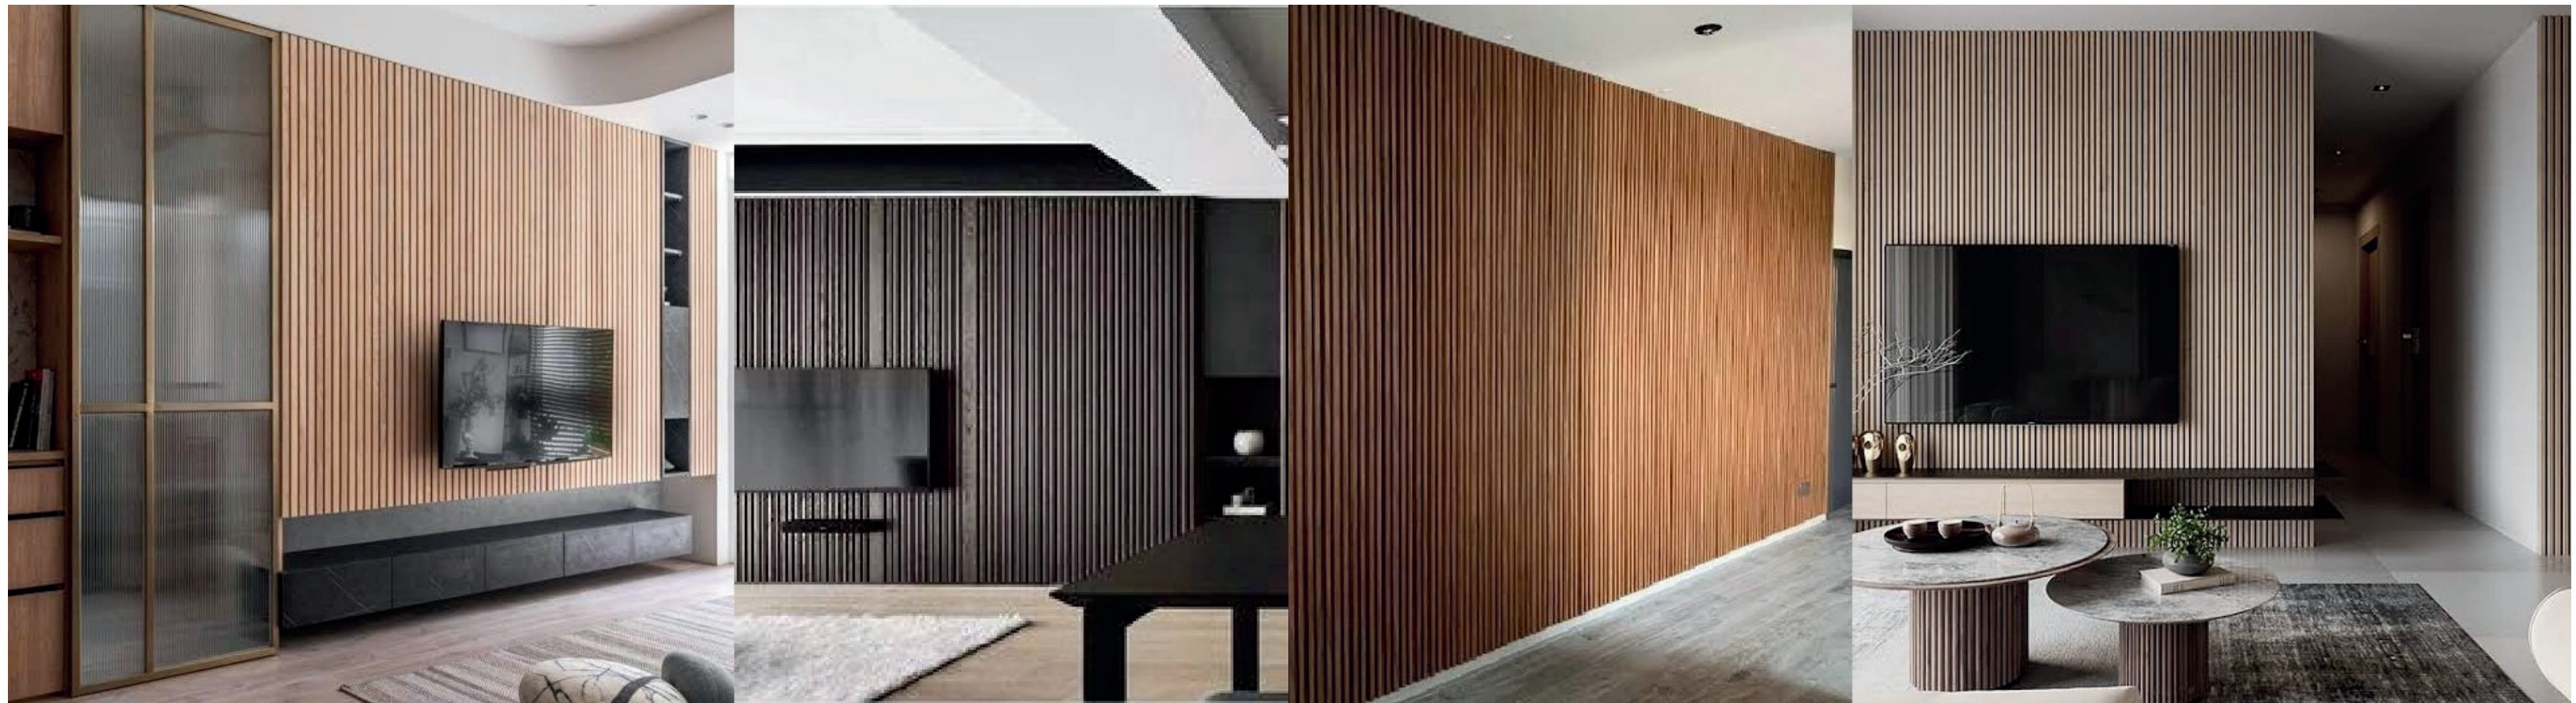

SLIMS FOR WALLS

WE SHAPE OUR HOMES AND THEN
OUR HOMES SHAPE US.