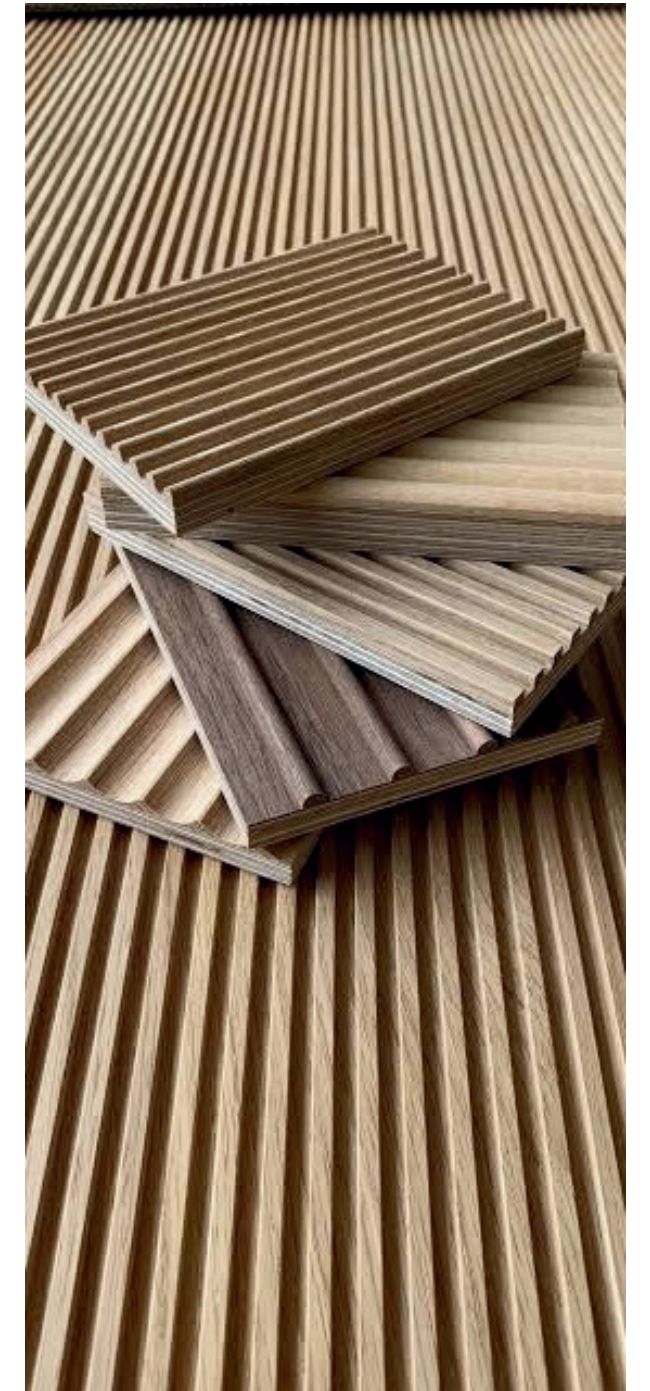

NEWEST STYLE

The individuality of each design leads to the creation of a unique visual aesthetic for any project