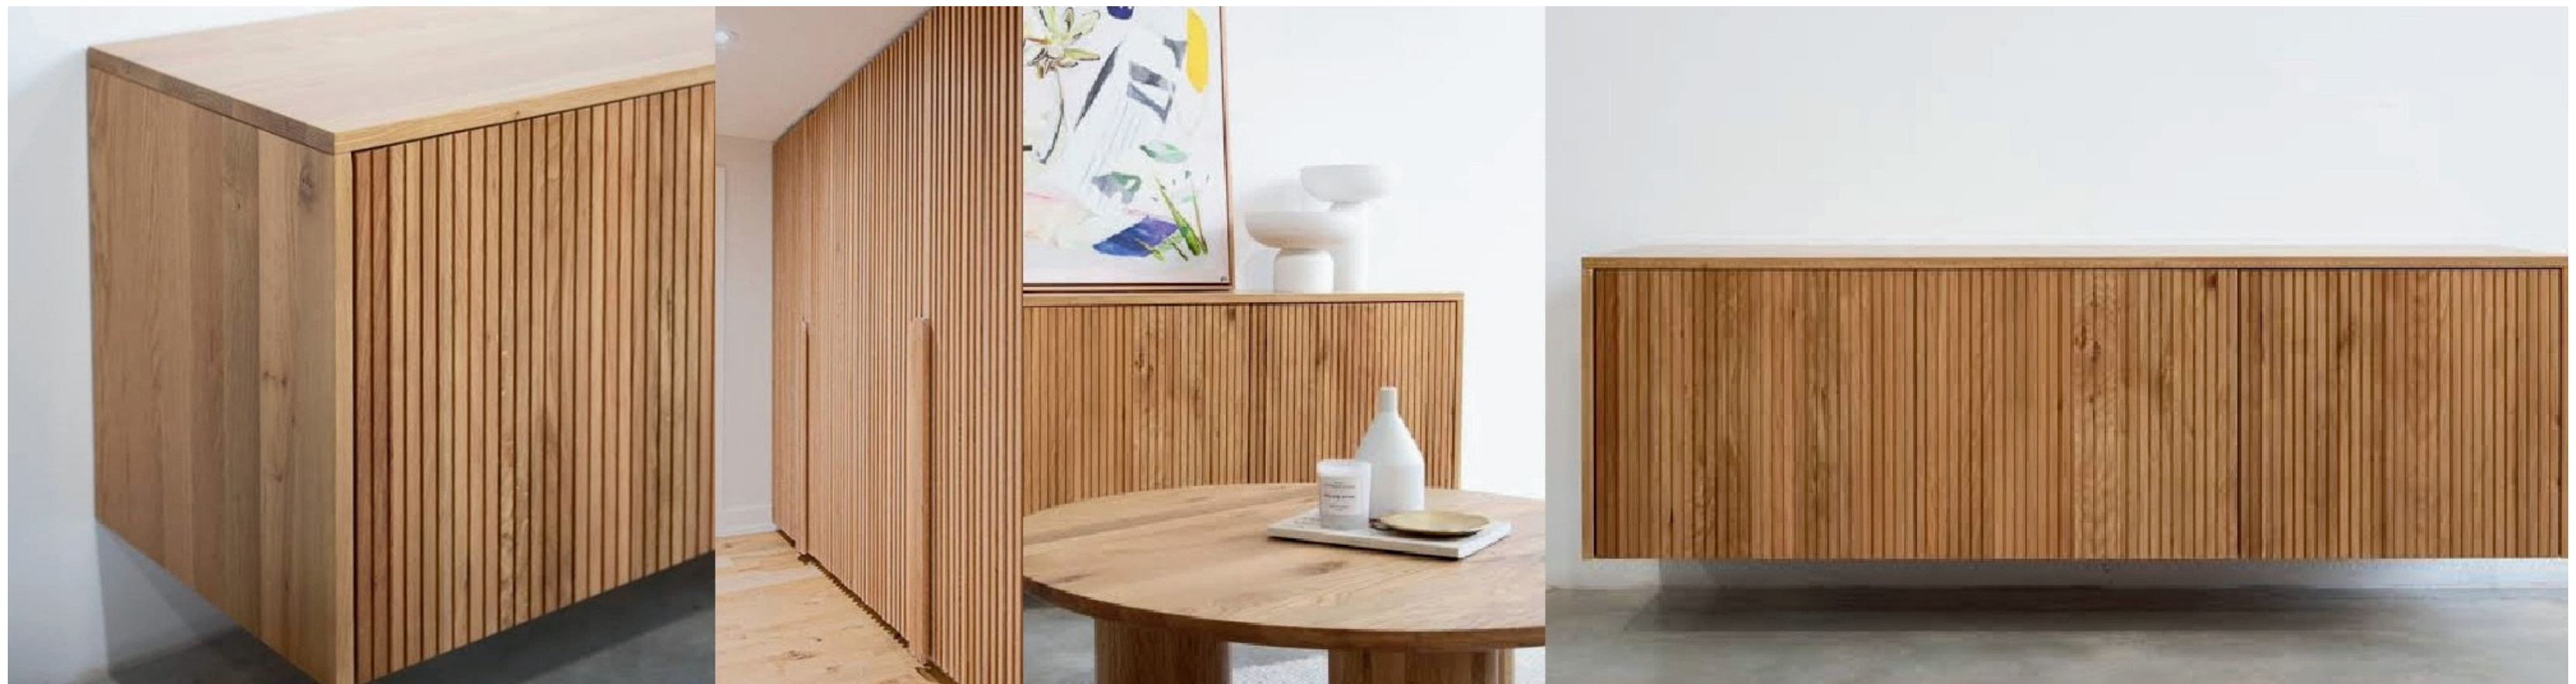

SLIMS FOR FURNITURE

SIMPLICITY IS THE
ULTIMATE SOPHISTICATION.